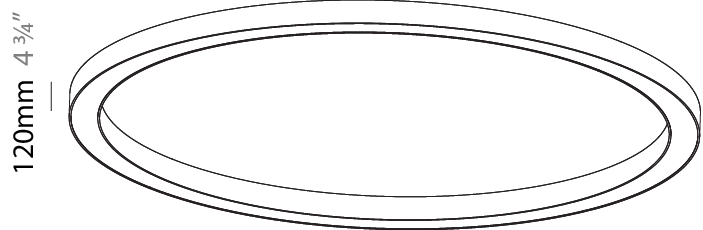

1. To build a product code in our configurator select the specify button on the base model # product page
2. To build a manual product code on this datasheet choose from the options listed below in blue font and add the suffix to the base model #

GENERAL

Series: Glorious
Subseries: Glorious 150
Partner: Prolicht
Division: Architectural
Installation: Surface
Product Type: Ceiling Surface
Mounting Location: Ceiling
Light Distribution: Direct

PHYSICAL

Shape: Round
Diameter (mm): 3100
Diameter (in): 122 1/16
Height (mm): 120
Height (in): 4 3/4
Weight (kg): 38.3
Weight (lbs): 84.26
Diffuser: PMMA - Opal
Fixture Finish: SSR / BKV / CWI / CRY / HAB / UFT / ITA / RUA / FTG / MYG / LOD / PUS / FRO / FUP / KIA / POP / BLS / SPG / MEY / GOH / CHC / COM / ABZ / JAG / OBR / MOS / ROR
Fixture Material: PMMA / Aluminum

ELECTRICAL

Lamp Type: LED (Zhaga Standard)
Input Wattage (W): 156.6
Total Output Wattage (W): 128 / 102.4 (3500K)
Dimming: 0-10V Dimming / Phase Dimming (120Vac Only)
Driver Included: Yes
Driver Location: Integrated
Driver Type: Constant Current - 120 / 277Vac
Driver Class: Class 2
Input Voltage (V): 120 - 277
Constant Current (MA): 350 / 800 (3500K)

LED

Color Temperature (°K): 2700 / 3000 / 3500 / 4000
Max. Delivered Lumen (lm): Max 15318
Nominal Lumen (lm): Max 21493
CRI: >90 CRI
Efficiency (%): 65
Lamp Life (hrs): 50000

OPTICAL

RATINGS AND CERTIFICATIONS

Certified By: Certified for North American Standards
IP rating: IP20

Ø 2800mm 110 1/4"

Ø 3100mm 122 1/16"